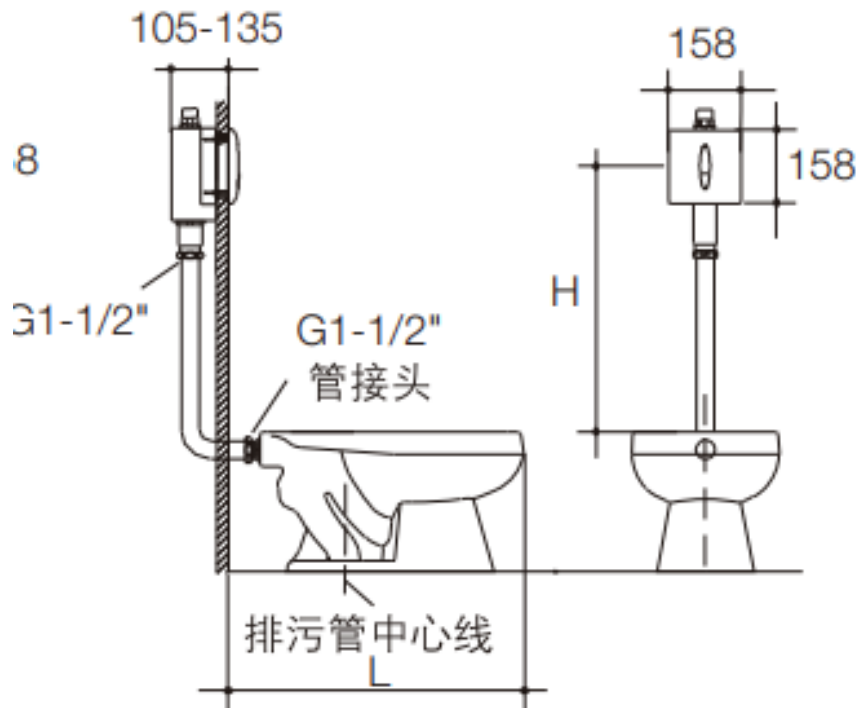

Brand : KOHLER
Name : ODEON touchless toilet flush
Item Code : K744T-MC05-CP

Designer :
Color / Finish: White
Dimensions : 158 x 158 mm

Product info:

- touchless toilet flush AC version
- Adjustable 4L or 6L per flush